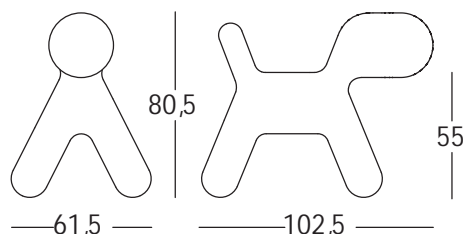

**PUPPY**  
Design Eero Aarnio

SM ALL

M ED IUM

LARGE

EXTRA LARGE

Cane astratto.

Materiali: polietilene stampato in rotational moulding.

Adatto anche per esterni.

Abstract plastic dog.

Material: rotational-moulded polyethylene.

Suitable for outdoor use.