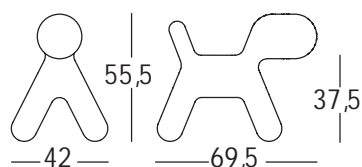

**PUPPY**  
Design Eero Aarnio

SM ALL

M ED IUM

LARGE

EXTRA LARGE

Cane astratto.

Materiali: polietilene stampato in rotational moulding.

Adatto anche per esterni.

Abstract plastic dog.

Material: rotational-moulded polyethylene.

Suitable for outdoor use.