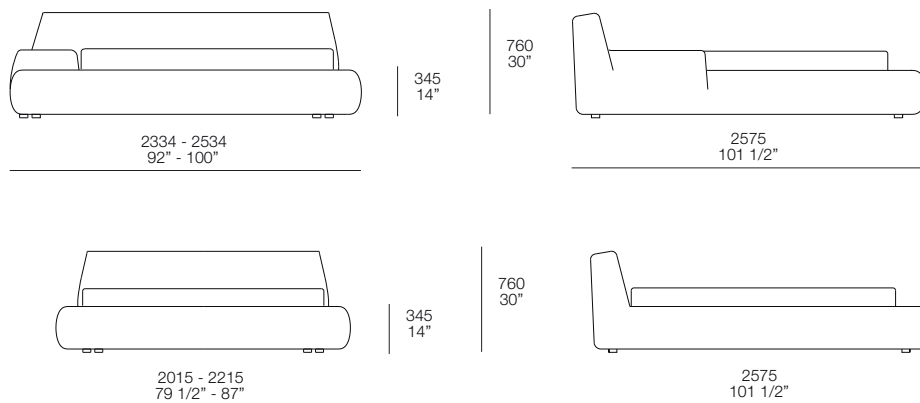

Dimensions:

Poliform S.p.A.

Sede legale in Inverigo. Direzione Amministrazione via Montesanto, 28 22044 Inverigo (CO) Italy

tel +39 031 6951 fax +39 031 699444 www.poliform.it info.poliform@poliform.it

Capitale Sociale Euro 10.350.000 int vers REA 129866

Codice Fiscale Partita Iva e Reg.Imprese Como IT00226920130