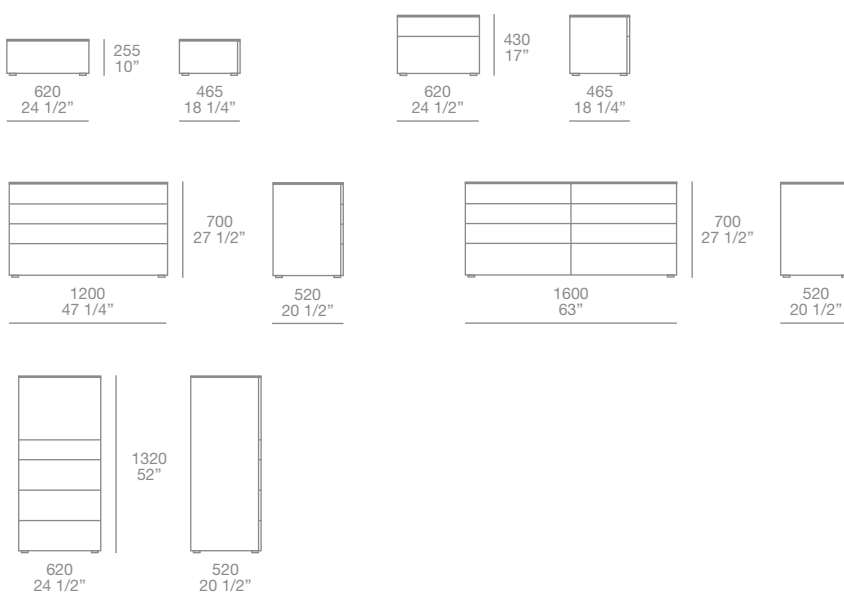

Abbinabili Containers, design CR&S Poliform, 1991

Finishing:

Mat lacquered colours, glossy lacquered colours, wenge and walnut c.

Dimensions:

Poliform S.p.A.

Sede legale in Inverigo. Direzione Amministrazione via Montesanto, 28 22044 Inverigo (CO) Italy