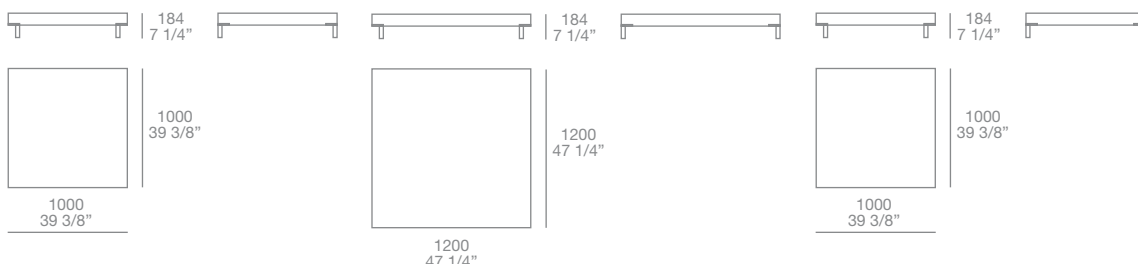

Artone coffee table, design Paolo Piva, 2004

Finishing:

Mat lacquered colours, glossy lacquered colours and wenge. Feet in stainless steel.

Dimensions:

Poliform S.p.A.

Sede legale in Inverigo. Direzione Amministrazione via Montesanto, 28 22044 Inverigo (CO) Italy