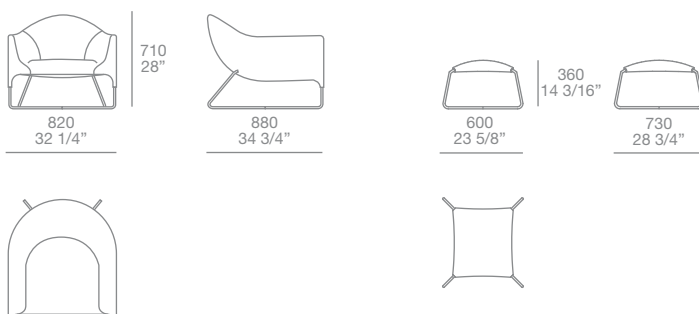

Bali design Carlo Colombo, 2006

Finishing:

Base in chromed metal.

Final outstretched covering: removable in fabric and non-removable in leather .

Dimensions:

Poliform S.p.A.

Sede legale in Inverigo. Direzione Amministrazione via Montesanto, 28 22044 Inverigo (CO) Italy