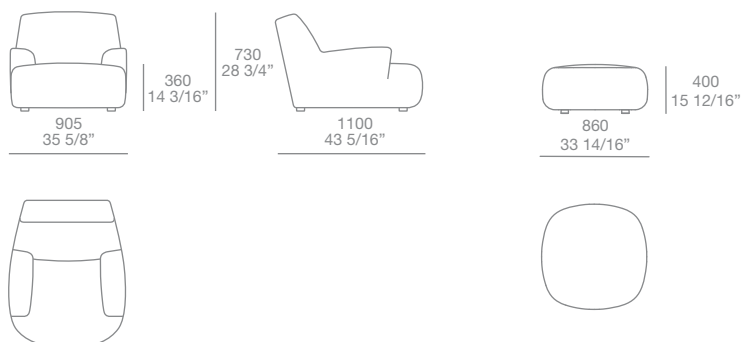

Dimensions:

Poliform S.p.A.

Sede legale in Inverigo. Direzione Amministrazione via Montesanto, 28 22044 Inverigo (CO) Italy

tel +39 031 6951 fax +39 031 699444 www.poliform.it info.poliform@poliform.it

Capitale Sociale Euro 10.350.000 int vers REA 129866

Codice Fiscale Partita Iva e Reg.Imprese Como IT00226920130